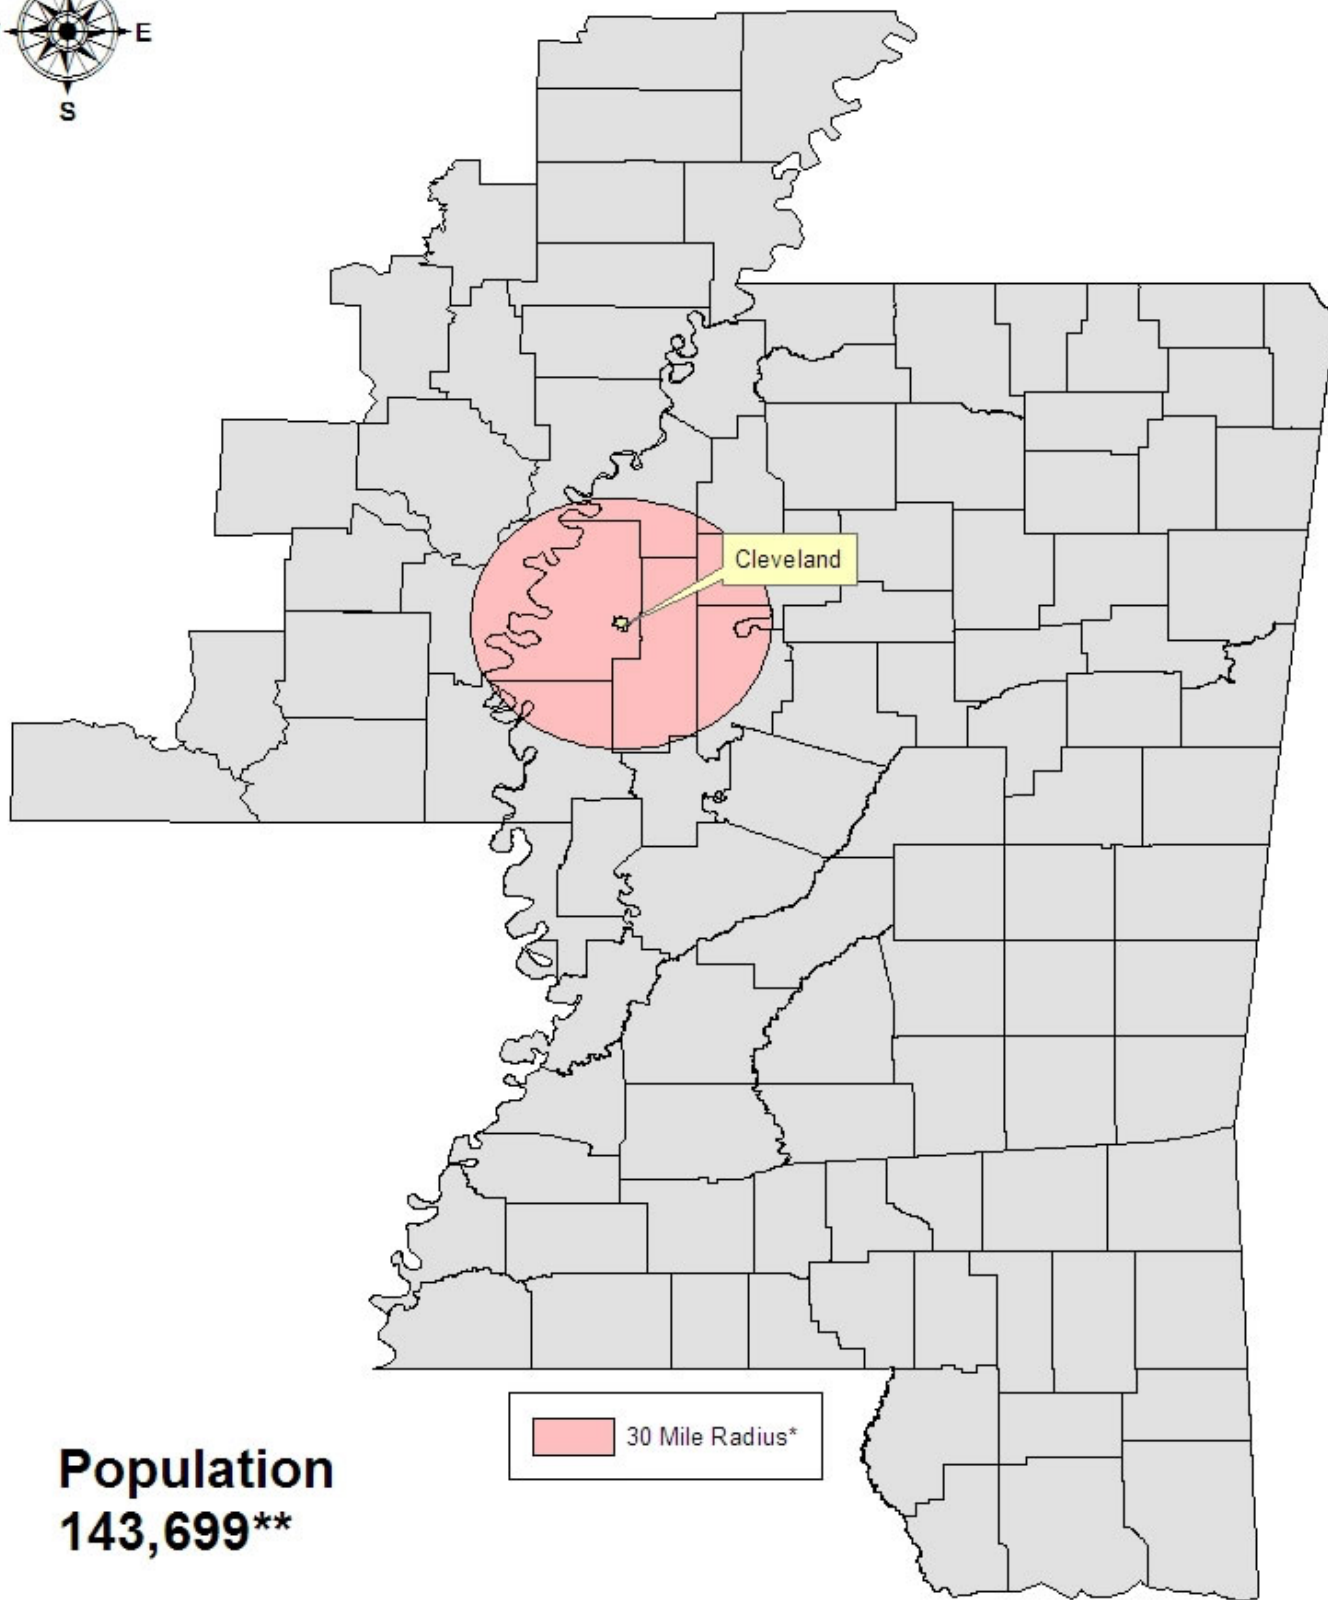

Bolivar County

30 Mile Radius - Population

Population
143,699**

* Radius is centered on the county seat.
** Estimated.

Source: U.S. Census Bureau Block Groups 2000