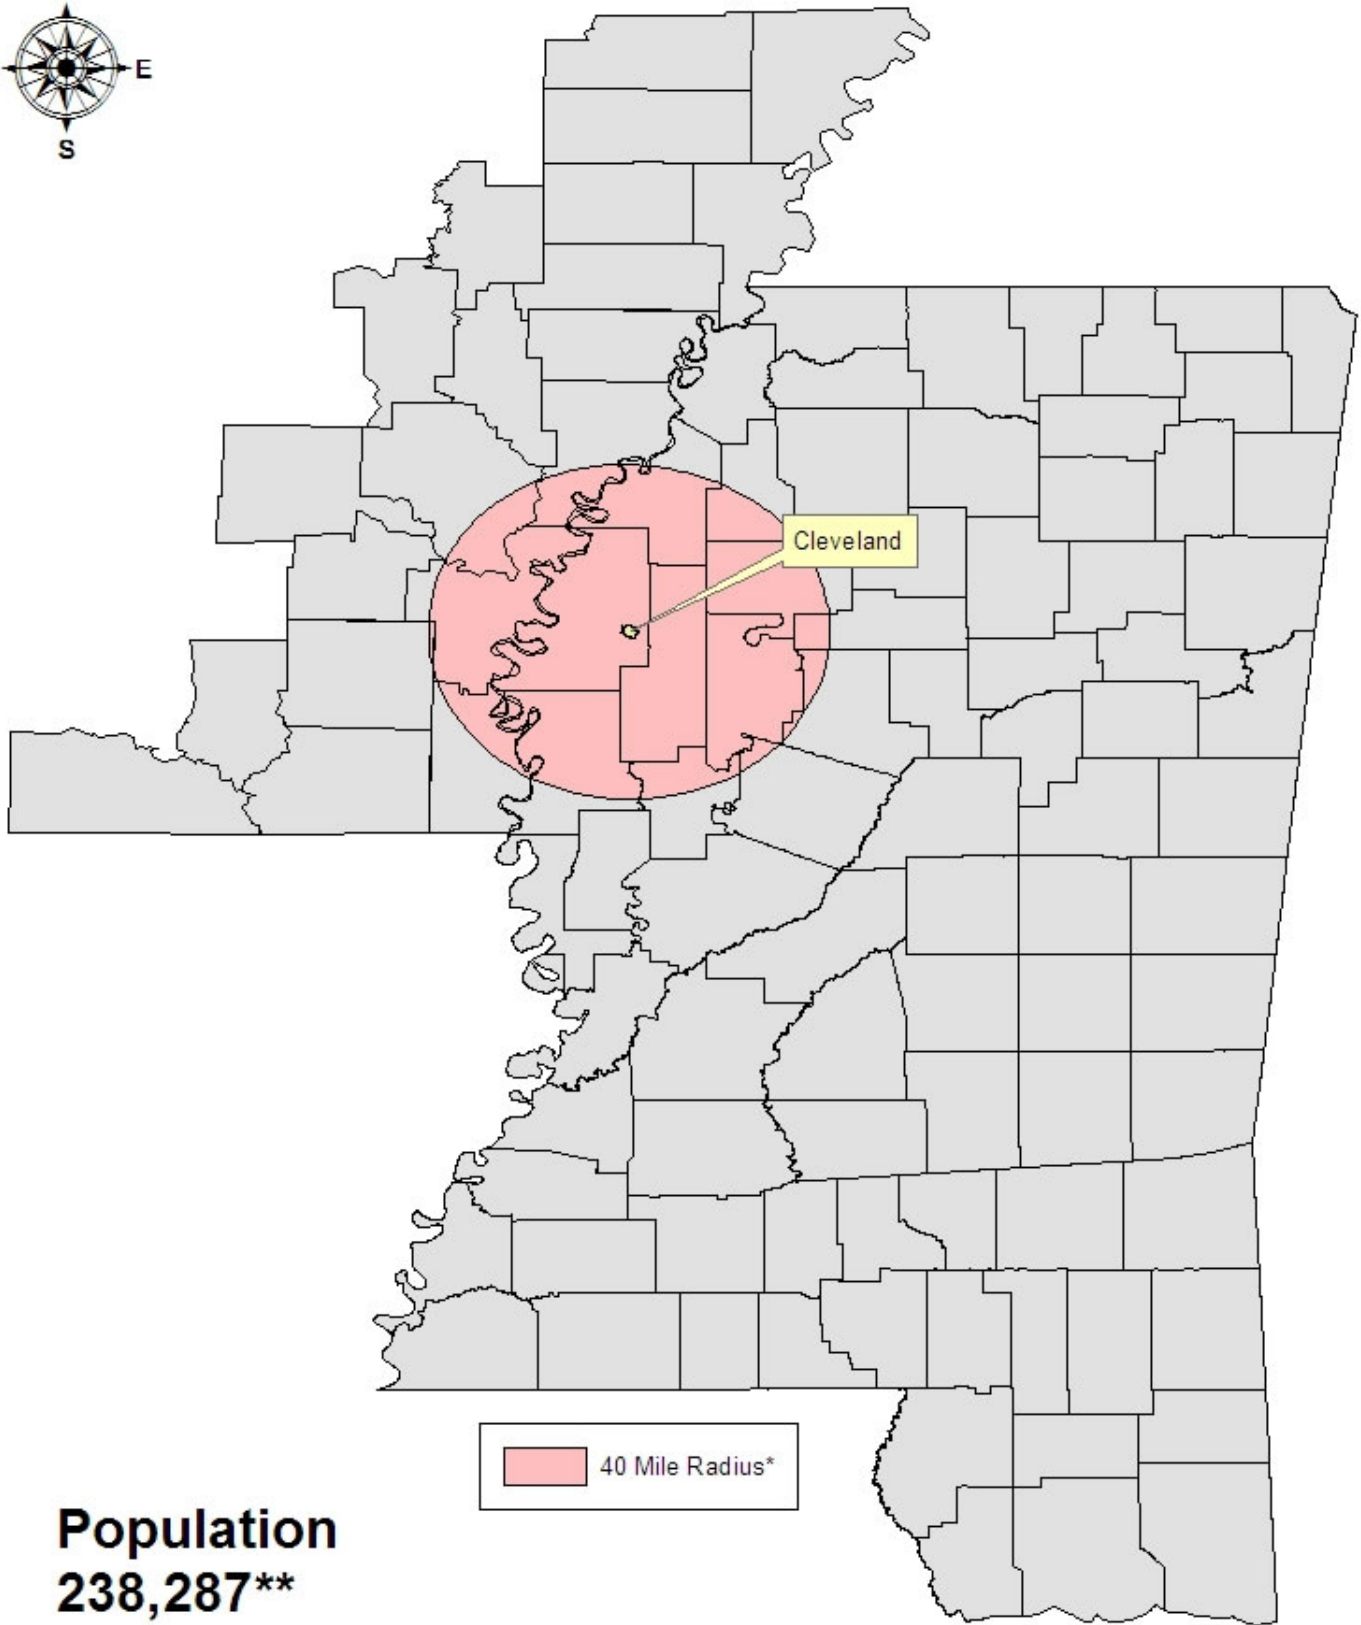

Bolivar County

40 Mile Radius - Population

Population
238,287**

* Radius is centered on the county seat.
** Estimated.