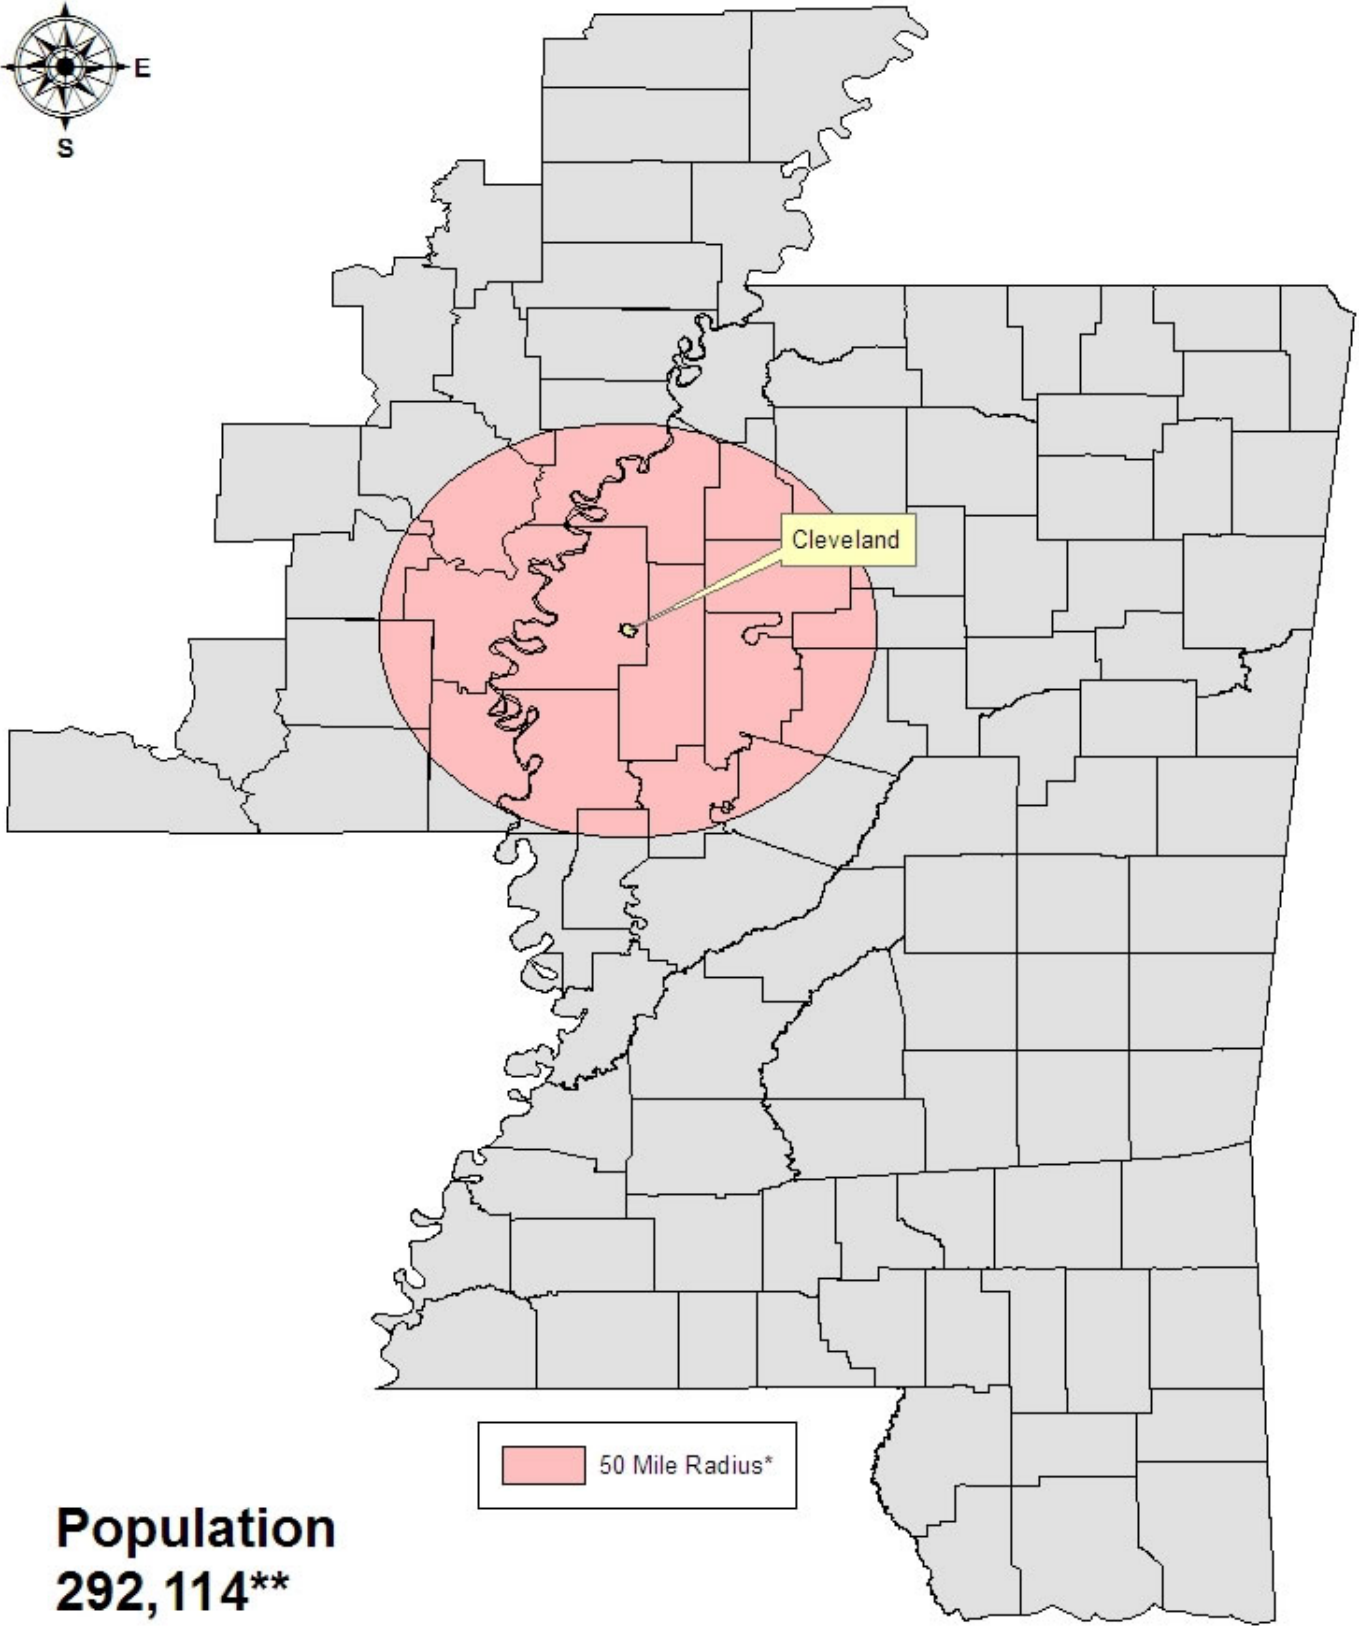

# Bolivar County

## 50 Mile Radius - Population

**Population**  
**292,114\*\***

\* Radius is centered on the county seat.  
\*\* Estimated.

0 30 60 120 Miles

Source: U.S. Census Bureau Block Groups 2000